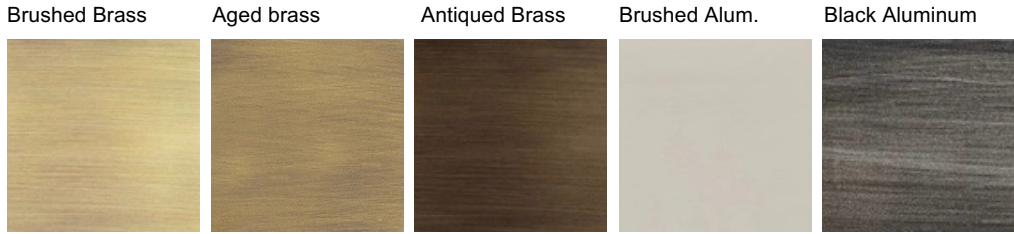

MEANDER LIGHTING - METAL FINISHES

Custom Painted Finishes also available

MEANDER LIGHTING - LEATHER COLORS

NATURAL/AGED

METALLICS

Don't see the color you are looking for? Please contact us for even more options!